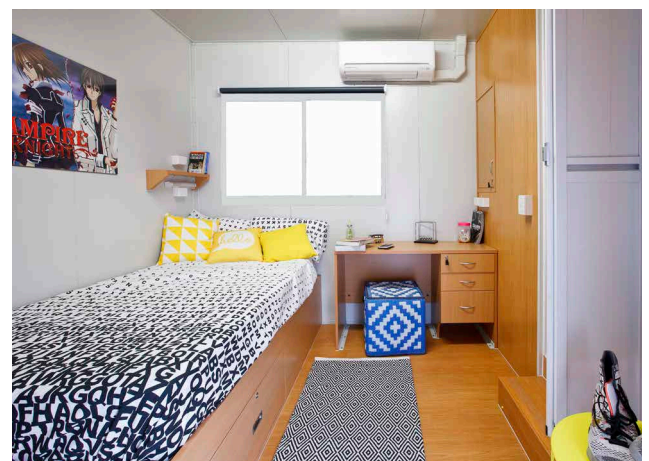

IDEAL APPLICATIONS:

- Student Accommodation — temporary or permanent
- Residential Accommodation — extended family, teenager retreat
- Rural Accommodation — back packer, fruit pickers, contract workers
- Additional Income Accommodation — potential rental income, granny flat
- Emergency Accommodation — disaster relief, worker placement